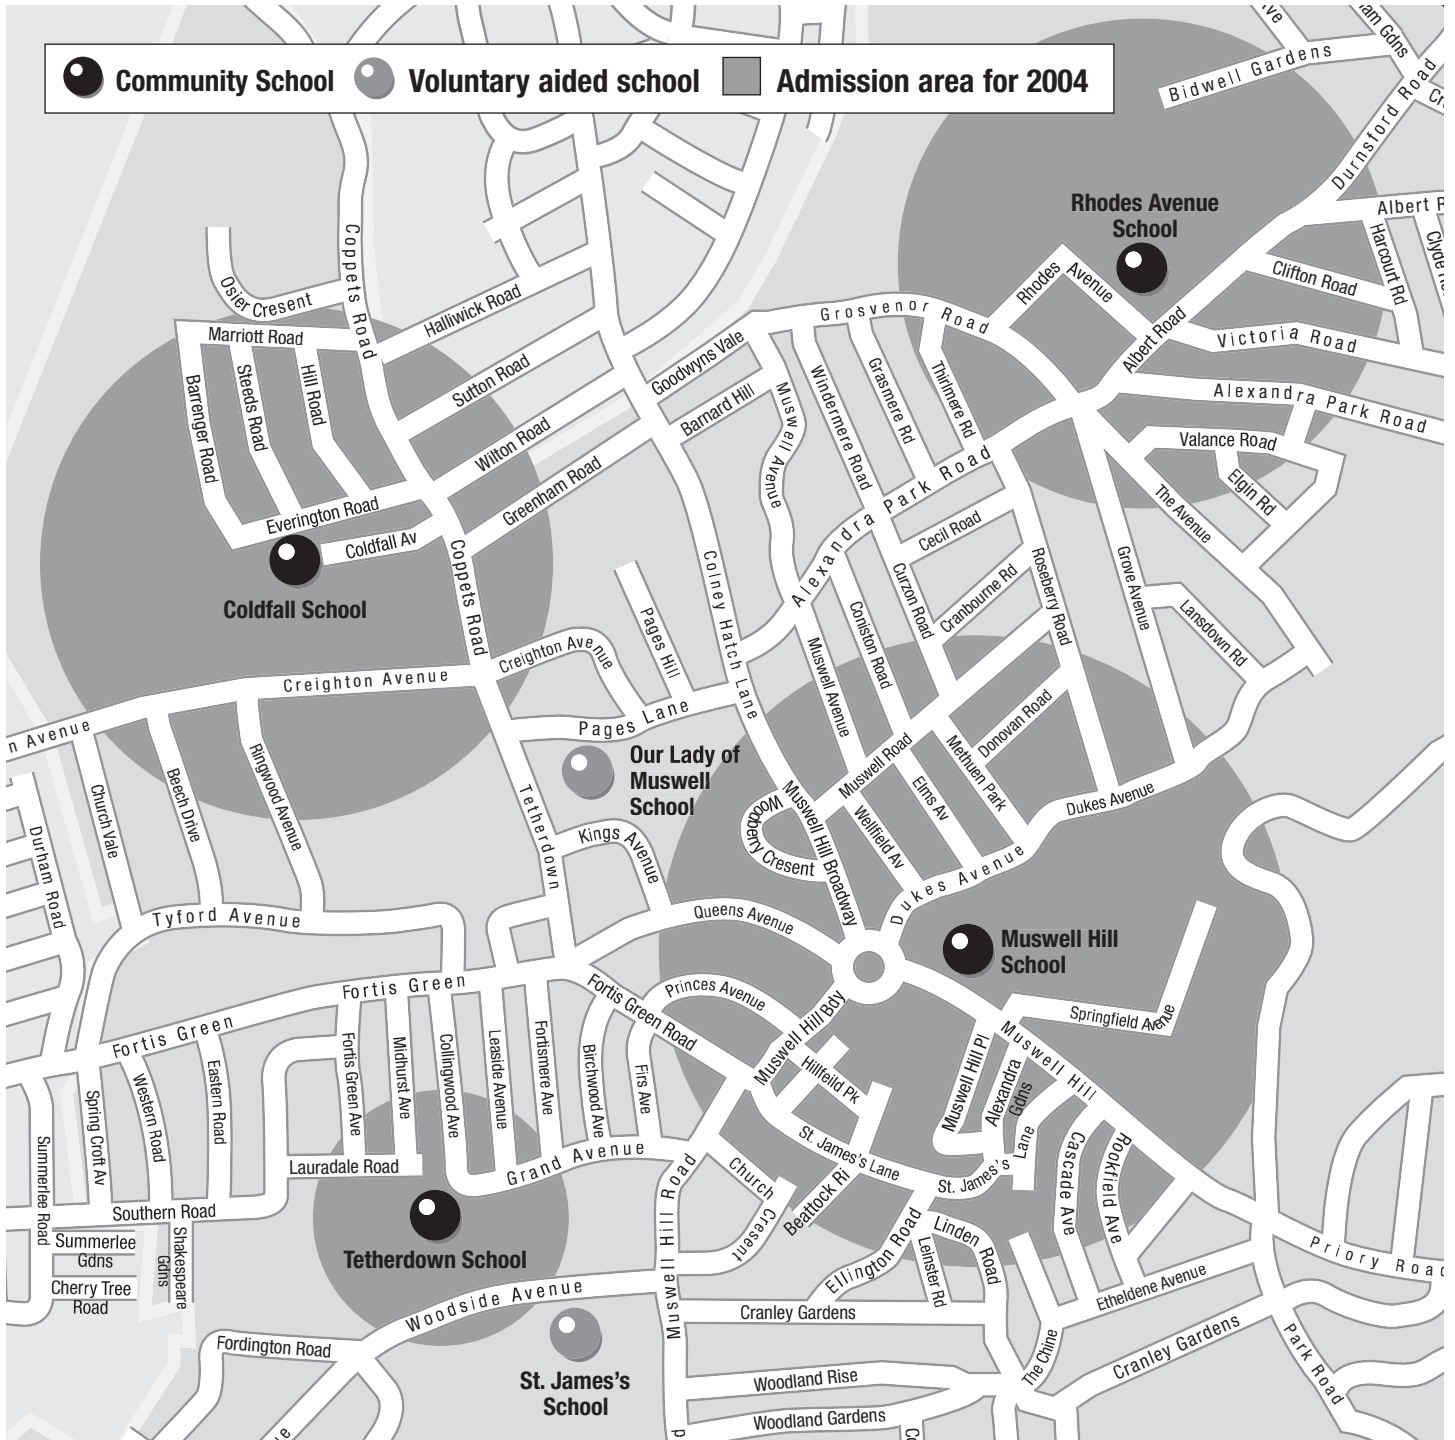

Muswell Hill schools crisis

Do you live in a school free zone?

The circles on the map above show the admission areas for local primary schools this year.

45 local children didn't get into any community school in Muswell Hill.

Next year it could be your child.

Without action, the situation will only get worse.

Public meeting: Wednesday 9 June 7.30pm Muswell Hill Methodist Church

For more information visit: www.north10.com